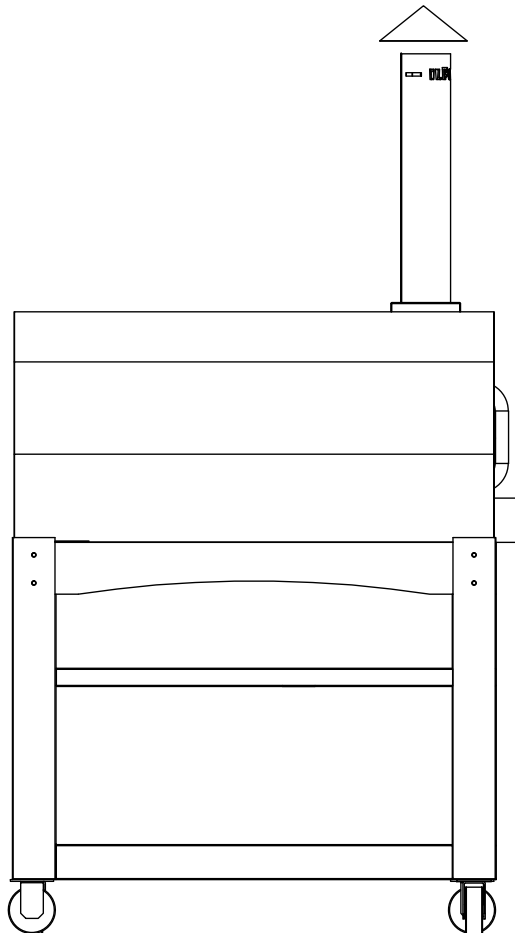

FIAMMA ROSSA - GRANDE IF-2500

1036 in² COOKING AREA

ADJUSTABLE HEIGHT
STAND 30" - 42"

CAN BE USED AS AN
INSERT
INSTALLATION
IN MASONRY

SIGNATURE FEATURES

- ONE FLAT COOKING SURFACE™
- GRADE 430 STAINLESS STEEL 0.075" / 14 GAUGE
- 1.5" REFRACTORY STONE
- HEATING TIME 30 MINUTES
- WALL MOUNTED THERMOMETER
- FUEL TYPE - WOOD FIRED
- ADJUSTABLE HEIGHT STAND 30" - 42"
- GREAT FOR BAKING BREADS AND SLOW ROASTING MEATS
- 1036 SQ. INCHES COOKING AREA
- 6" THICK CERAMIC FIBER BLANKET INSULATION
- 8 - 10 HOURS THERMAL MASS
- 6 - 10" PIZZA CAPACITY (180 PIES / HOUR)
- PRE-ASSEMBLED CART / STAND
- 1 YEAR WARRANTY
- UL/NSF ANSI 4 CERTIFICATION - AVAILABLE FOR COMMERCIAL USE

WWW.ILFORNINO.COM

(877) 302-6660

711 EXECUTIVE BLVD. SUITE U VALLEY COTTAGE, NY 10989

FIAMMA ROSSA - GRANDE IF-2500

OVEN COUNTER-TOP INSTALLATION

COUNTER SPACE WIDTH MIN.	36.25"
COUNTER SPACE DEPTH MIN.	46.25"
OVEN HEIGHT FROM COUNTER TO TOP OF CHIMNEY	48"
COUNTER SHOULD SUPPORT OVEN WEIGHT	260+ LBS.

FIAMMA ROSSA - GRANDE IF-2500

OVEN AND STAND DIMENSIONS

A. DOOR WIDTH	21.5"
B. OVEN OUTSIDE WIDTH	36.25"
C. OVEN OUTSIDE LENGTH	46.25"
D. DOOR HEIGHT	9"
E. OVEN OUTSIDE HEIGHT	21"
F. CHIMNEY HEIGHT	27"
G. CHIMNEY DIAMETER	4.5"
H. OVERHANG LIP	2.75"

INSIDE DIMENSIONS: W X L X H

28" X 37" X 14.25"

1. STAND / CART HEIGHT - ADJUSTABLE	30" - 42"
2. STAND / CART WIDTH	36.5"
3. STAND / CART LENGTH	44"
4. SHELF HEIGHT - ADJUSTABLE	17" - 29.25"