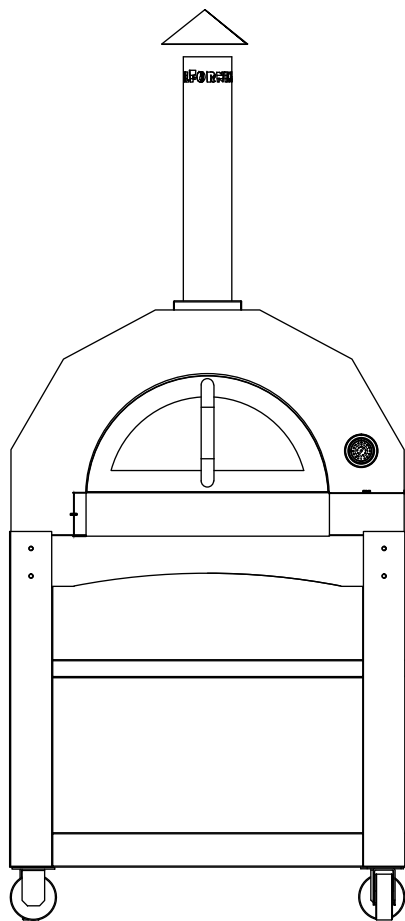

FIAMMA ROSSA - GRANDE IF-2500

1036 in² COOKING AREA

ADJUSTABLE HEIGHT
STAND 30" - 42"

CAN BE USED AS AN
INSERT
INSTALLATION
IN MASONRY

SIGNATURE FEATURES

- ONE FLAT COOKING SURFACE™
- GRADE 430 STAINLESS STEEL 0.075" / 14 GAUGE
- 1.5" REFRACTORY STONE
- HEATING TIME 30 MINUTES
- WALL MOUNTED THERMOMETER
- FUEL TYPE - WOOD FIRED
- ADJUSTABLE HEIGHT STAND 30" - 42"
- GREAT FOR BAKING BREADS AND SLOW ROASTING MEATS
- 1036 SQ. INCHES COOKING AREA
- 6" THICK CERAMIC FIBER BLANKET INSULATION
- 8 - 10 HOURS THERMAL MASS
- 6 - 10" PIZZA CAPACITY (180 PIES / HOUR)
- PRE-ASSEMBLED CART / STAND
- 1 YEAR WARRANTY
- UL/NSF ANSI 4 CERTIFICATION - AVAILABLE FOR COMMERCIAL USE

WWW.ILFORNINO.COM

(877) 302-6660

711 EXECUTIVE BLVD. SUITE U VALLEY COTTAGE, NY 10989

FIAMMA ROSSA - GRANDE IF-2500

OVEN COUNTER-TOP INSTALLATION

COUNTER SPACE WIDTH MIN.	36.25"
COUNTER SPACE DEPTH MIN.	46.25"
OVEN HEIGHT FROM COUNTER TO TOP OF CHIMNEY	48"
COUNTER SHOULD SUPPORT OVEN WEIGHT	260+ LBS.

FIAMMA ROSSA - GRANDE IF-2500

OVEN AND STAND DIMENSIONS

A. DOOR WIDTH	21.5"
B. OVEN OUTSIDE WIDTH	36.25"
C. OVEN OUTSIDE LENGTH	46.25"
D. DOOR HEIGHT	9"
E. OVEN OUTSIDE HEIGHT	21"
F. CHIMNEY HEIGHT	27"
G. CHIMNEY DIAMETER	4.5"
H. OVERHANG LIP	2.75"

INSIDE DIMENSIONS: W X L X H

28" X 37" X 14.25"

1. STAND / CART HEIGHT - ADJUSTABLE	30" - 42"
2. STAND / CART WIDTH	36.5"
3. STAND / CART LENGTH	44"
4. SHELF HEIGHT - ADJUSTABLE	17" - 29.25"