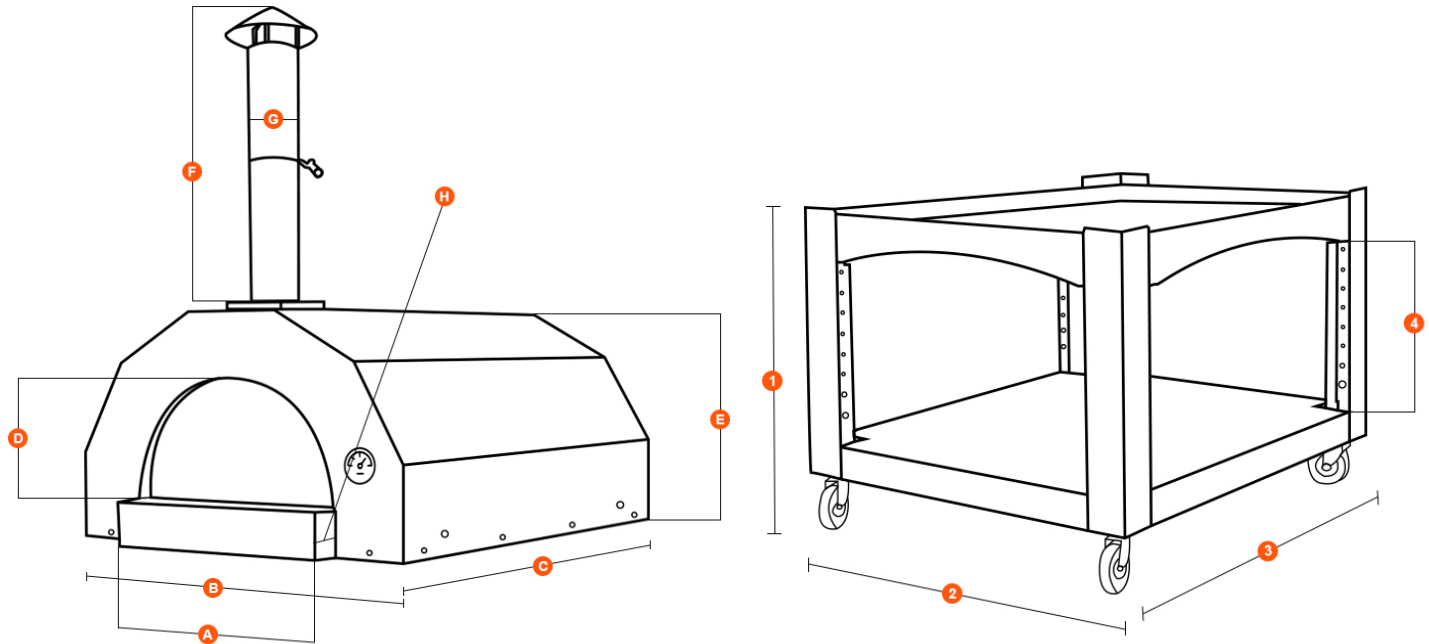

*** CERAMIC FIBER INSULATION BOARD 1/4" - 1/2" CAN BE CUT TO FIT THE BASE OF THE OVEN TO PROTECT YOUR COUNTER-TOP.

CLEARANCES COMBUSTIBLE / NON-COMBUSTIBLE CONSTRUCTION

CONBUSTIBLES SIDES OF OVEN	2"
CONBUSTIBLES BACK OF OVEN	2"
CONBUSTIBLES FRONT OF OVEN OPENING	36"
CONBUSTIBLES CHIMNEY CAP TO ROOF *****	24"- 36"
NON-COMBUSTIBLES SIDES OF OVEN	0"
NON-COMBUSTIBLES BACK OF OVEN	0"
NON-COMBUSTIBLES FRONT OF OVEN OPENING	36"
NON-COMBUSTIBLES CHIMNEY CAP TO ROOF *****	16"- 24"

***** CHECK WITH YOUR LOCAL BUILDING DEPARTMENT

***** MAKE SURE THERE IS ADEQUATE VENTILATION IN THAT AREA, OTHERWISE USE A DOUBLE WALLED CHIMNEY EXTENSION TO GO THROUGH THE ROOF OR RE-ROUTE THE CHIMNEY TO CLEAR COMBUSTIBLES AND AVOID CARBON MONOXIDE POISONING.

FIAMMA ROSSA - GRANDE IF-2500

OVEN AND STAND DIMENSIONS

A. DOOR WIDTH	21.5"
B. OVEN OUTSIDE WIDTH	36.25"
C. OVEN OUTSIDE LENGTH	46.25"
D. DOOR HEIGHT	9"
E. OVEN OUTSIDE HEIGHT	21"
F. CHIMNEY HEIGHT	27"
G. CHIMNEY DIAMETER	4.5"
H. OVERHANG LIP	2.75"

INSIDE DIMENSIONS: W X L X H

28" X 37" X 14.25"

1. STAND / CART HEIGHT - ADJUSTABLE	30" - 42"
2. STAND / CART WIDTH	36.5"
3. STAND / CART LENGTH	44"
4. SHELF HEIGHT - ADJUSTABLE	17" - 29.25"